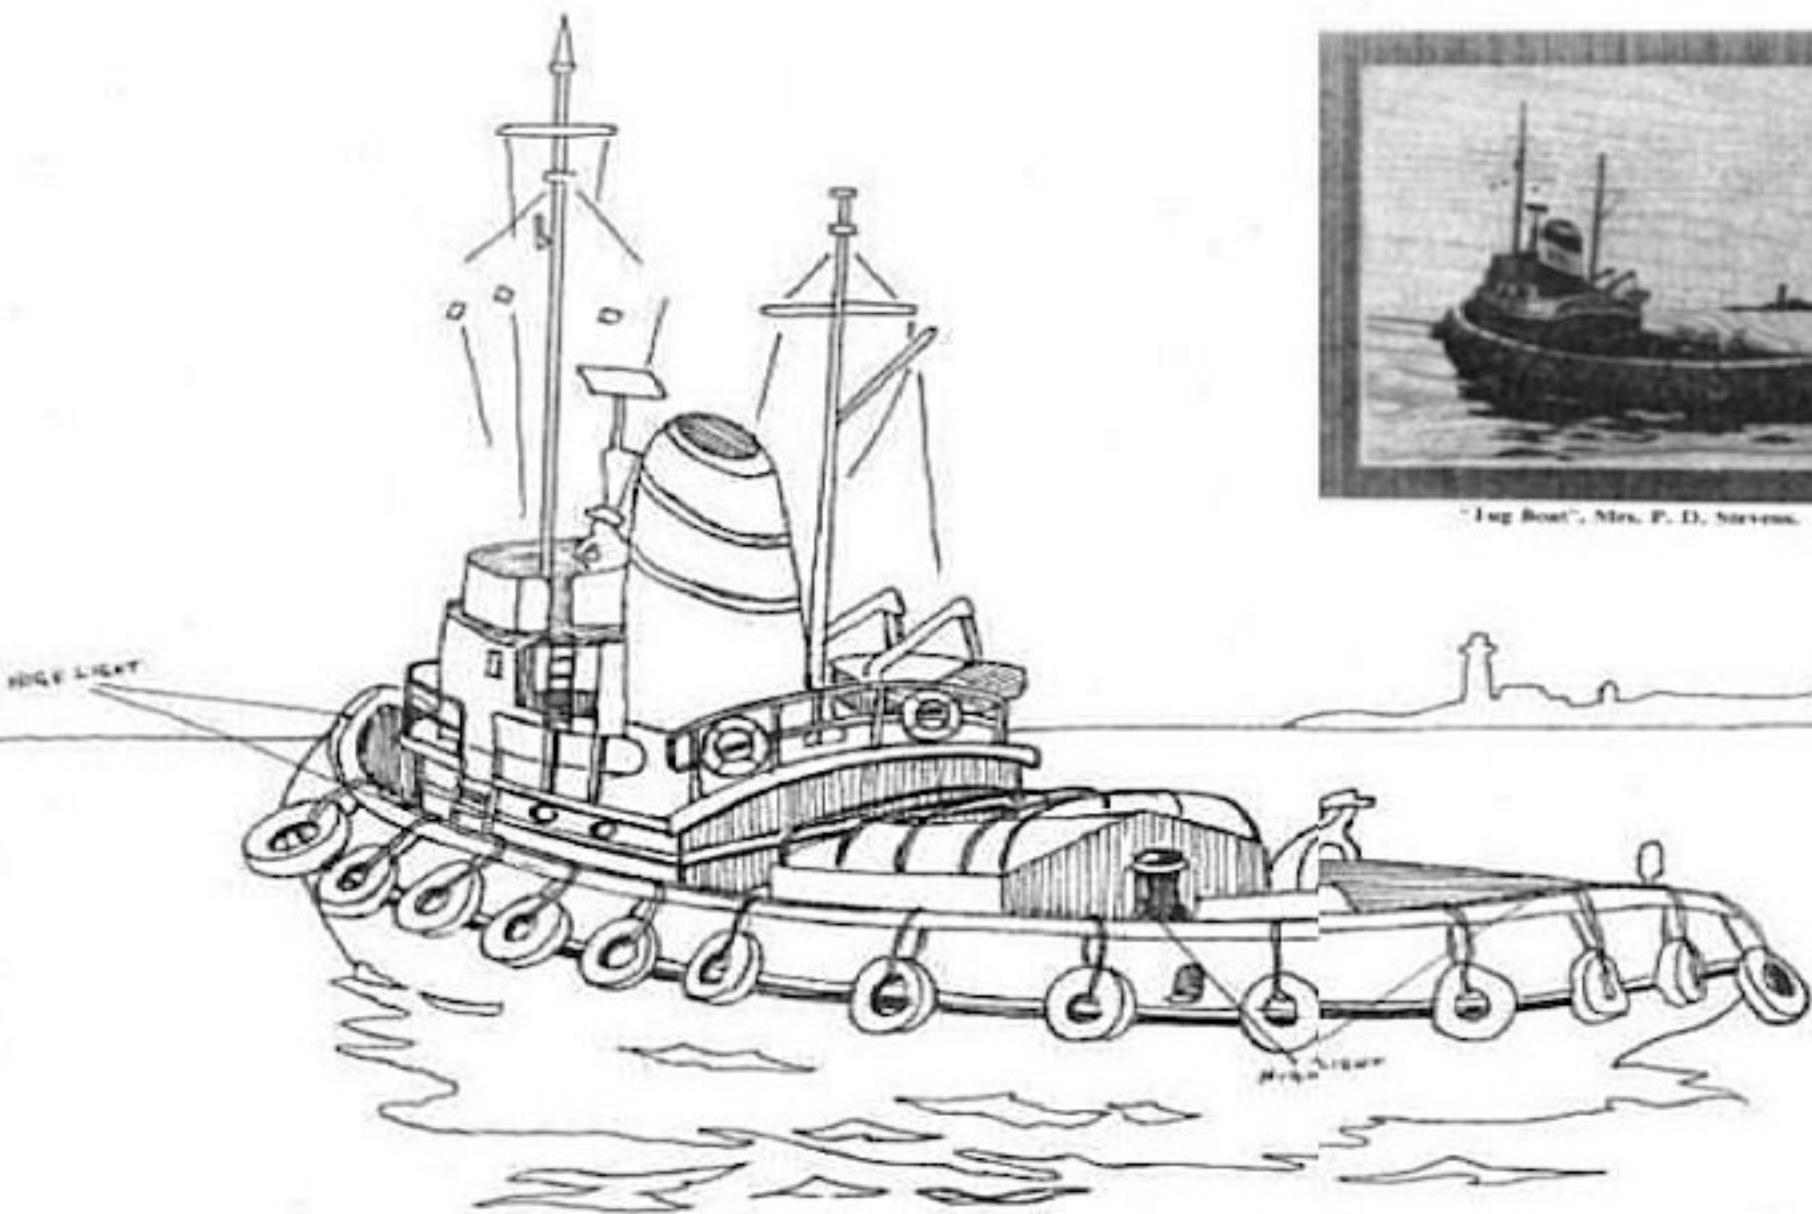

"Tug Boat", Mrs. F. D. Stevens.

TUGBOAT by Pauline Stevens, Cotswold Gen[®]
 Veneer Key (Suggestion Only)
 Sky: Ash Sea: Olive Ash
 Reflection and bottom of hull: Dark Walnut
 Top part of hull: Light Walnut
 Top decking: Assortment.